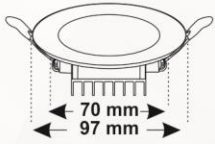

پنل دایره ای مدل پردیس

7W Circle Downlight

Pardis Series

Specifications

Color Temperature	Luminous code	Color rendering index(Ra)	Lumen	Luminous Efficiency
6500/4500/3000K	8	Ra > 80	720 ±10% Lm	103 ±10% lm/W

Brightness comparison table

Output light	Lifetime	Energy savings	500 Lm
رشته ای GLS	۱ سال	×	45W
فلورسنت GFL	۶-۱۰ سال	٪ ۷۰	9W
ال ای دی LED	۱۵-۲۵ سال	٪ ۸۰	7W